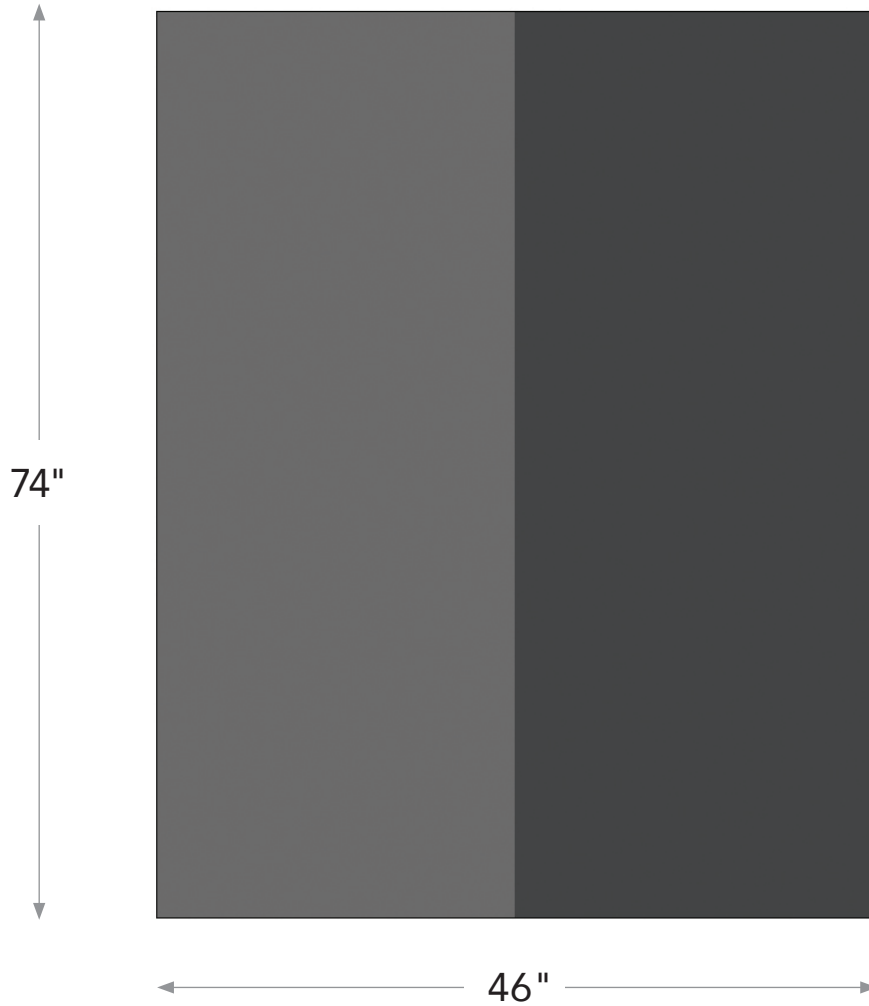

Heirloom Collection – Split Indoor Outdoor Throw

MADE OF

100% Sunbrella® Acrylic

SIZE

46" W x 74" L

MADE IN

North Carolina, USA

CARE