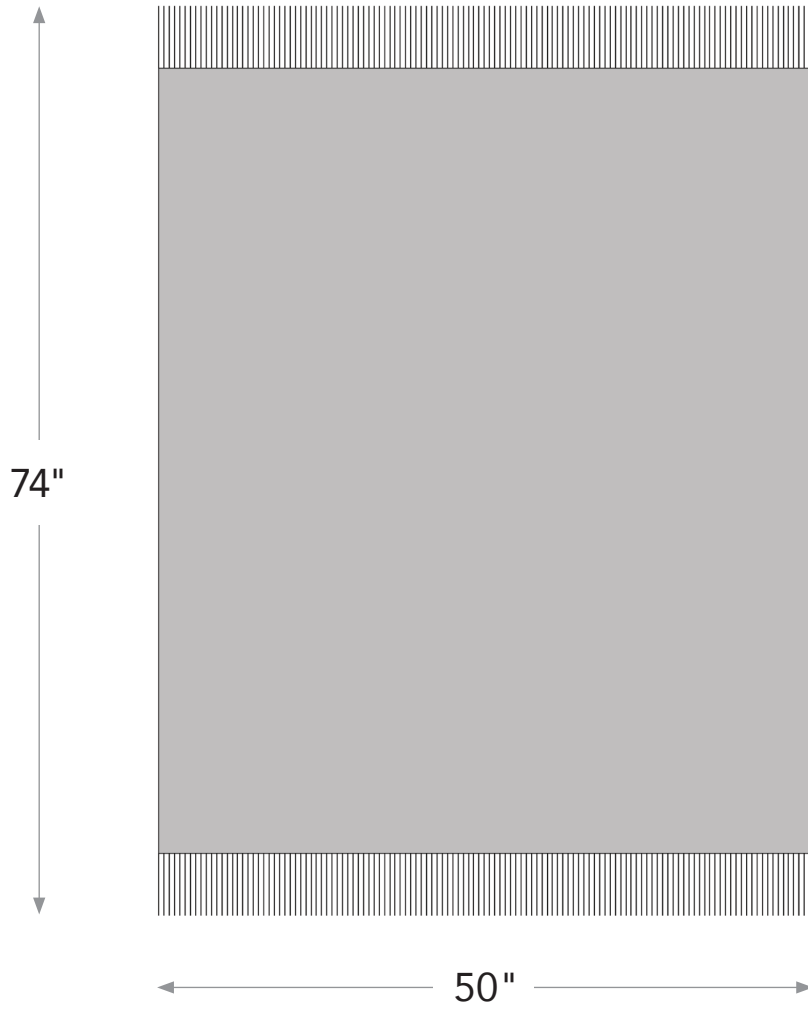

Crosshatch Indoor Outdoor Throw

MADE OF

97% Sunbrella® Acrylic
3% Sunbrella® Polyester

SIZE

50" W x 74" L

MADE IN

South Carolina, USA

CARE